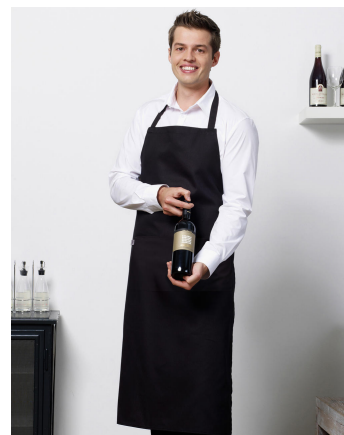

94559 'Amsterdam' Bib Apron with Pocket

Item-no.: 94559

Supplier code: JG22

Description:

205 gsm

65% polyester, 35% cotton

Colourfast

Easy-care

Reactive-dyed

Functional,
comfortable bib apron

Adjustable neck tie

Divided patch
pocket

Ties with bar-tacked seams

Dimensions: 78 x 110
cm.

Washable up to 60°C.