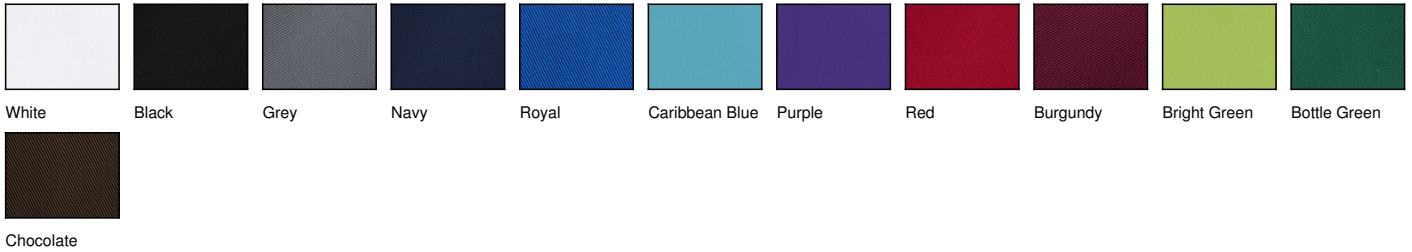

### Description:

205 gsm

65% polyester, 35% cotton

Functional

Comfortable and stylish bib apron with reinforced stress points for extra wear and tear

Dimensions: 78 x 110 cm.

Washable up to 60°C.

In catalogue on page 365