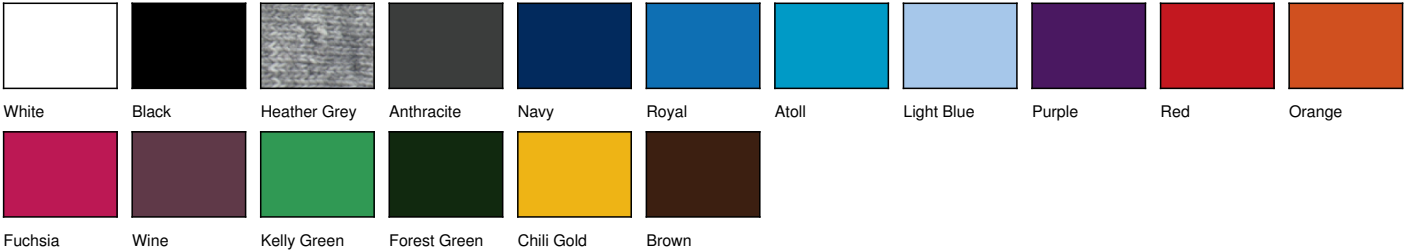

patch kangaroo pocket

rib-knit cuffs and waistband with elastane

fashionable cut

tubular fabric

In catalogue on page 129

Sizes

XS, S, M, L, XL, 2XL, 3XL, 4XL